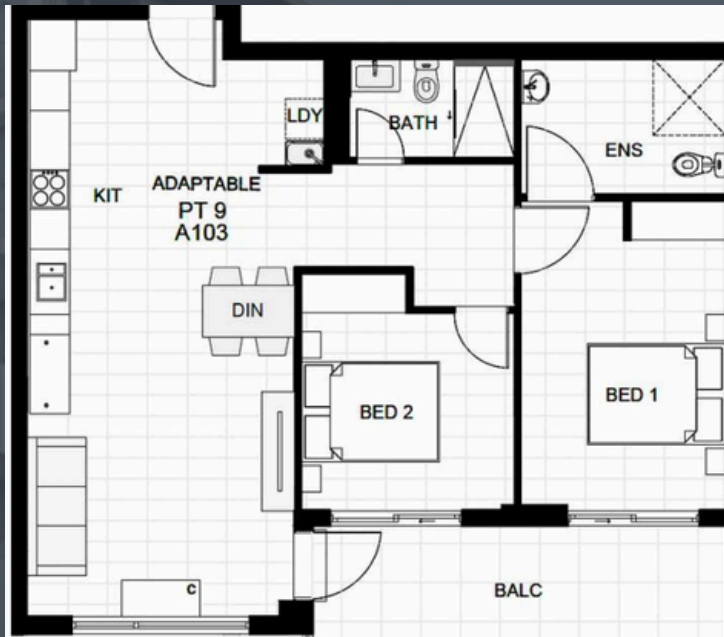

SDA HOUSING ASSIST
ONE HOME AT A TIME

SCHOFIELDS, SYDNEY

Schofields is a vibrant suburb situated in the northwest of Sydney, known for its friendly community atmosphere. The area features a mix of modern housing developments and established homes, catering to a diverse range of residents. Lush parks and recreational spaces provide ample opportunities for outdoor activities, making it ideal for families. With convenient access to public transport and shopping centers, daily commutes and errands are a breeze. Overall, Schofields offers the ultimate blend of suburban charm and contemporary convenience.

In addition to its natural beauty, Schofields is home to several quality schools, ensuring educational opportunities for local families. The suburb is also experiencing rapid growth, with new cafes and eateries popping up, enhancing its vibrant social scene. With a strong sense of community and a welcoming atmosphere, Schofields is an ideal place to call home for those seeking a balanced lifestyle.