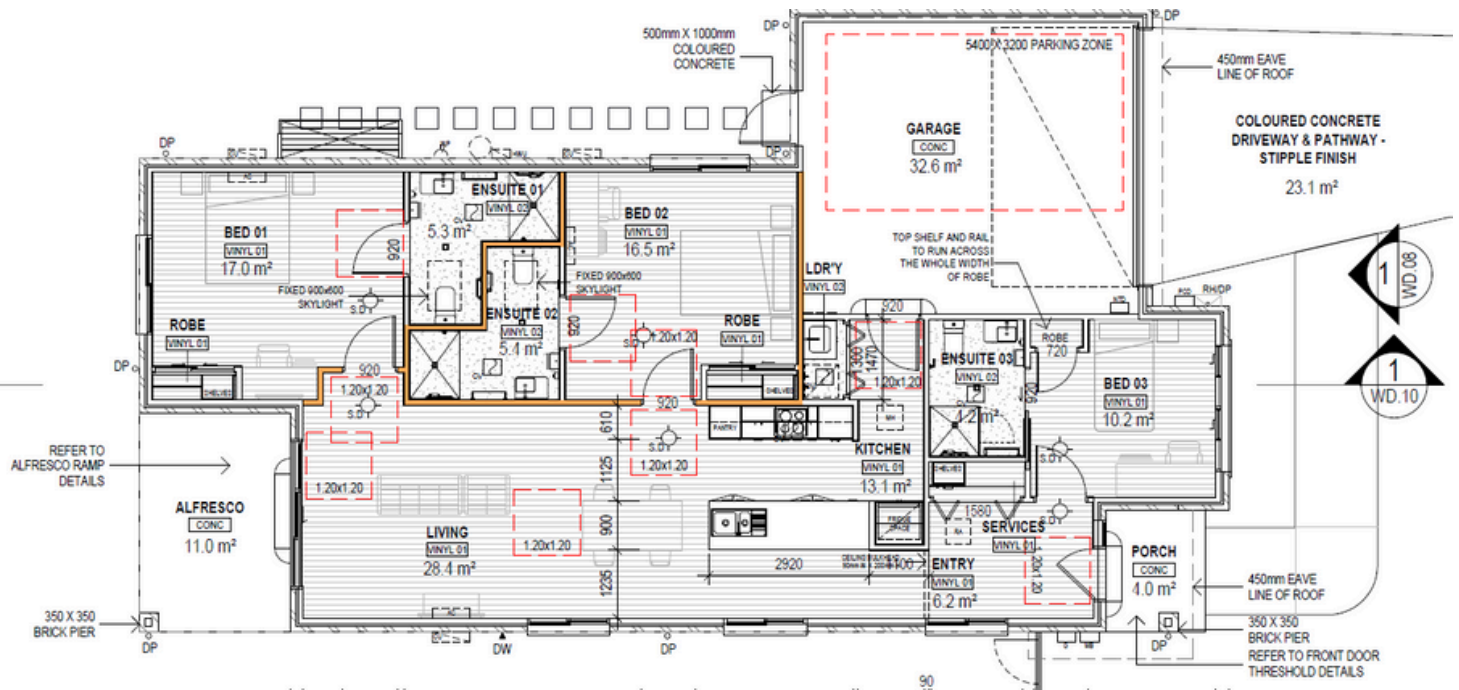

Rockbank

VICTORIA

ROBUST

Completed

**2 PARTICIPANTS
1 OVERNIGHT ONSITE CARERS ROOM**

FLOORPLAN

TURNKEY INCLUSIONS

- ROBUST
- SDA CERTIFIED
- 2 BEDROOM + 1 CARER ROOM
- ROCKER ACTION SWITCH
- EXTRA SHEETING AT PARTICIPANT'S ENSUITE
- MULTI HEAD SPLIT SYSTEM
- COOLING TO ALL BEDROOMS
- SPLIT RESISTANT SURFACE
- INTERNAL COLOUR CONTRAST